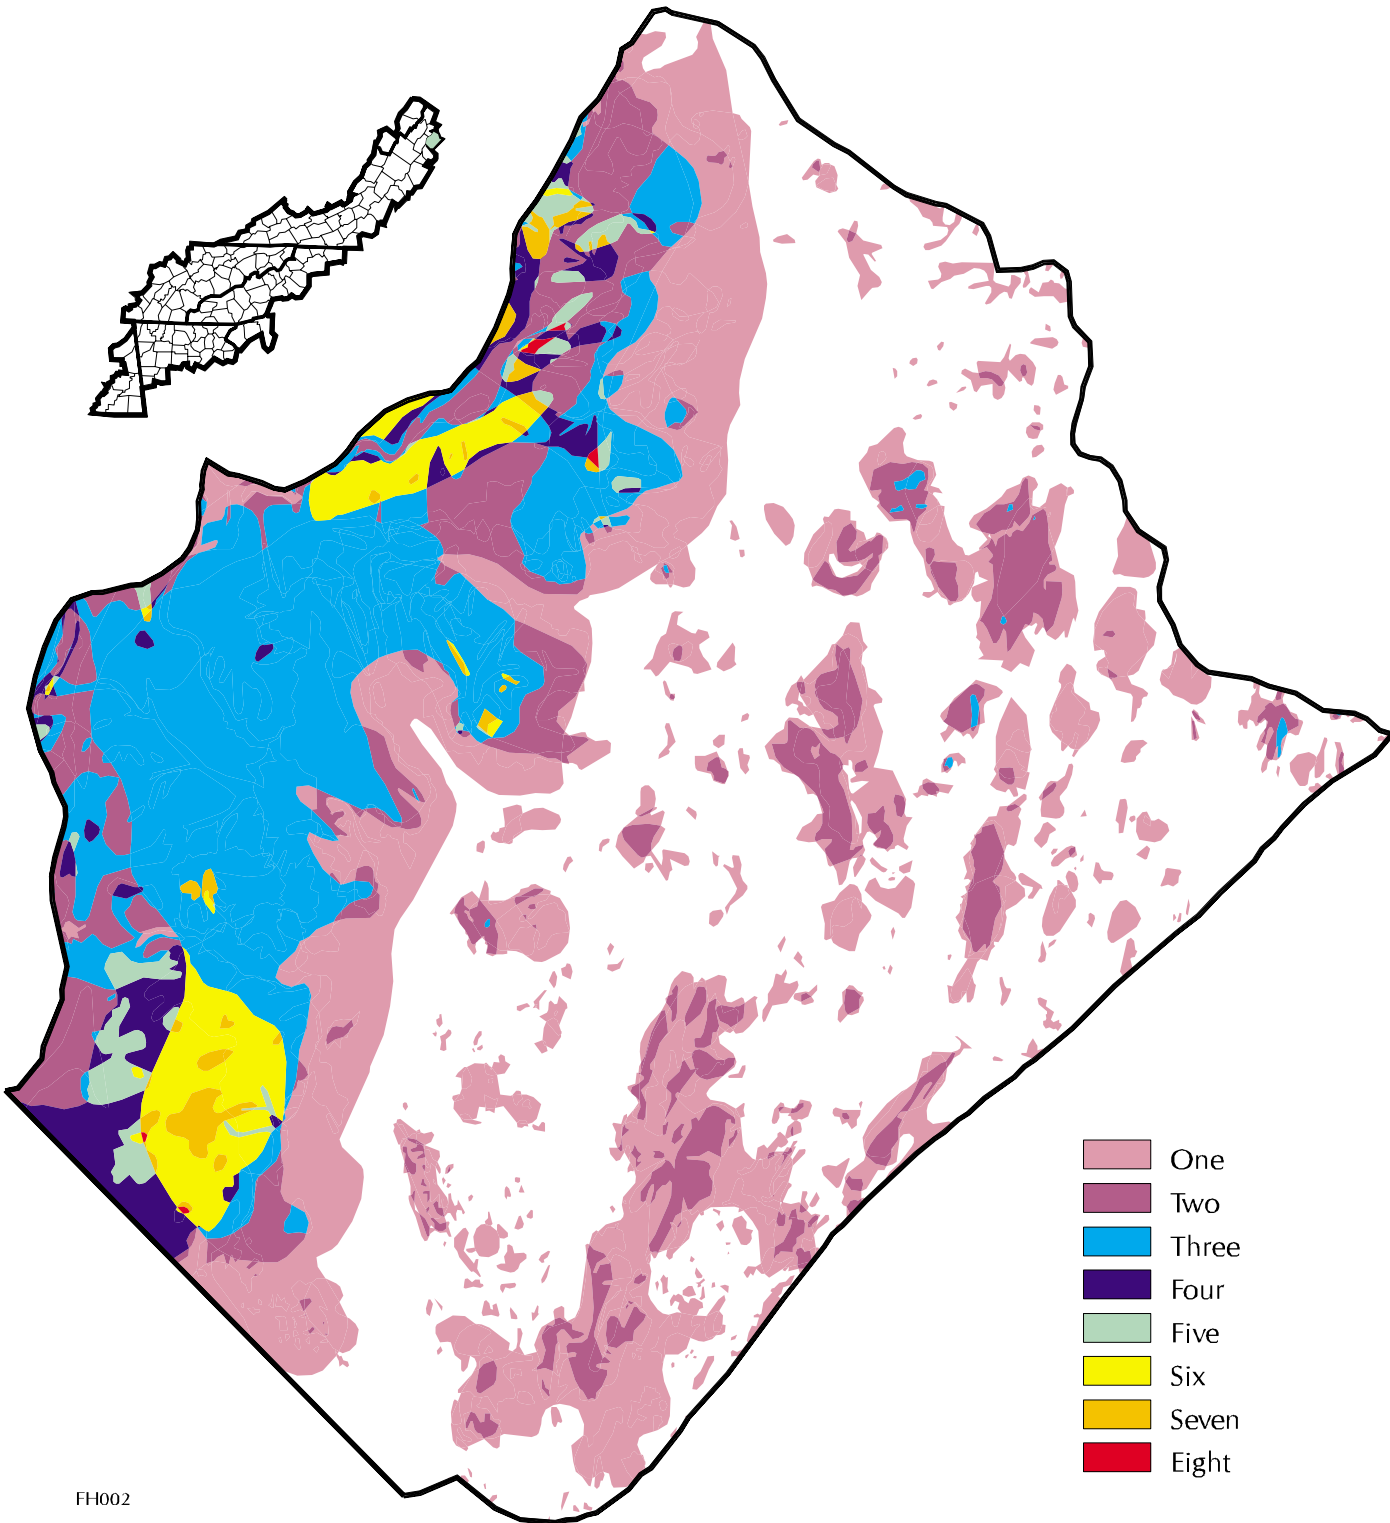

SOUTHERN APPALACHIAN ASSESSMENT
CONSECUTIVE YEARS OF GYPSY MOTH DEFOLIATION
RAPPAHANNOCK COUNTY, VIRGINIA

FH002

For information concerning the contents of this graphic, data sources, and/or limitations or caution in interpretation, read the accompanying text file, FH002.txt