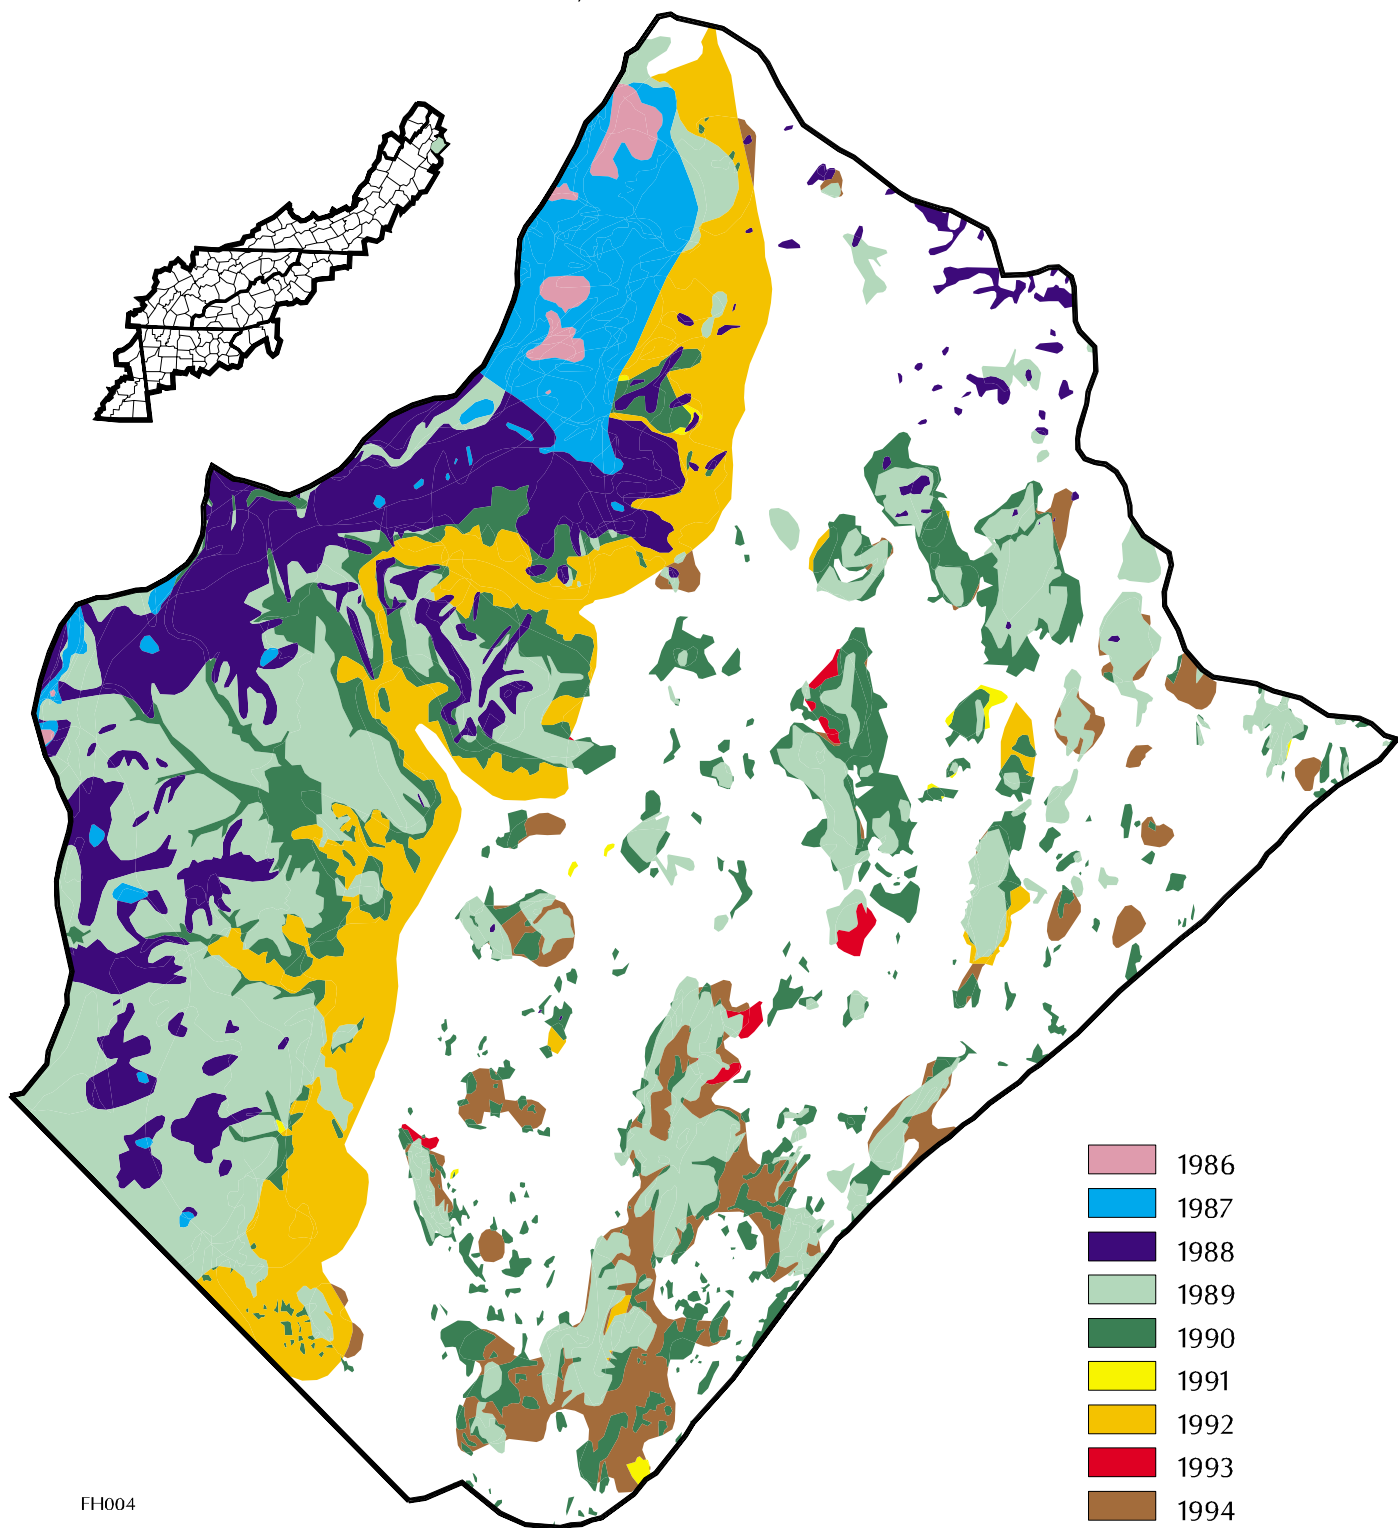

SOUTHERN APPALACHIAN ASSESSMENT
YEAR FIRST DEFOLIATED BY GYPSY MOTH
RAPPAHANNOCK COUNTY, VIRGINIA

FH004

For information concerning the contents of this graphic, data sources, and/or limitations or caution in interpretation, read the accompanying text file, FH004.txt