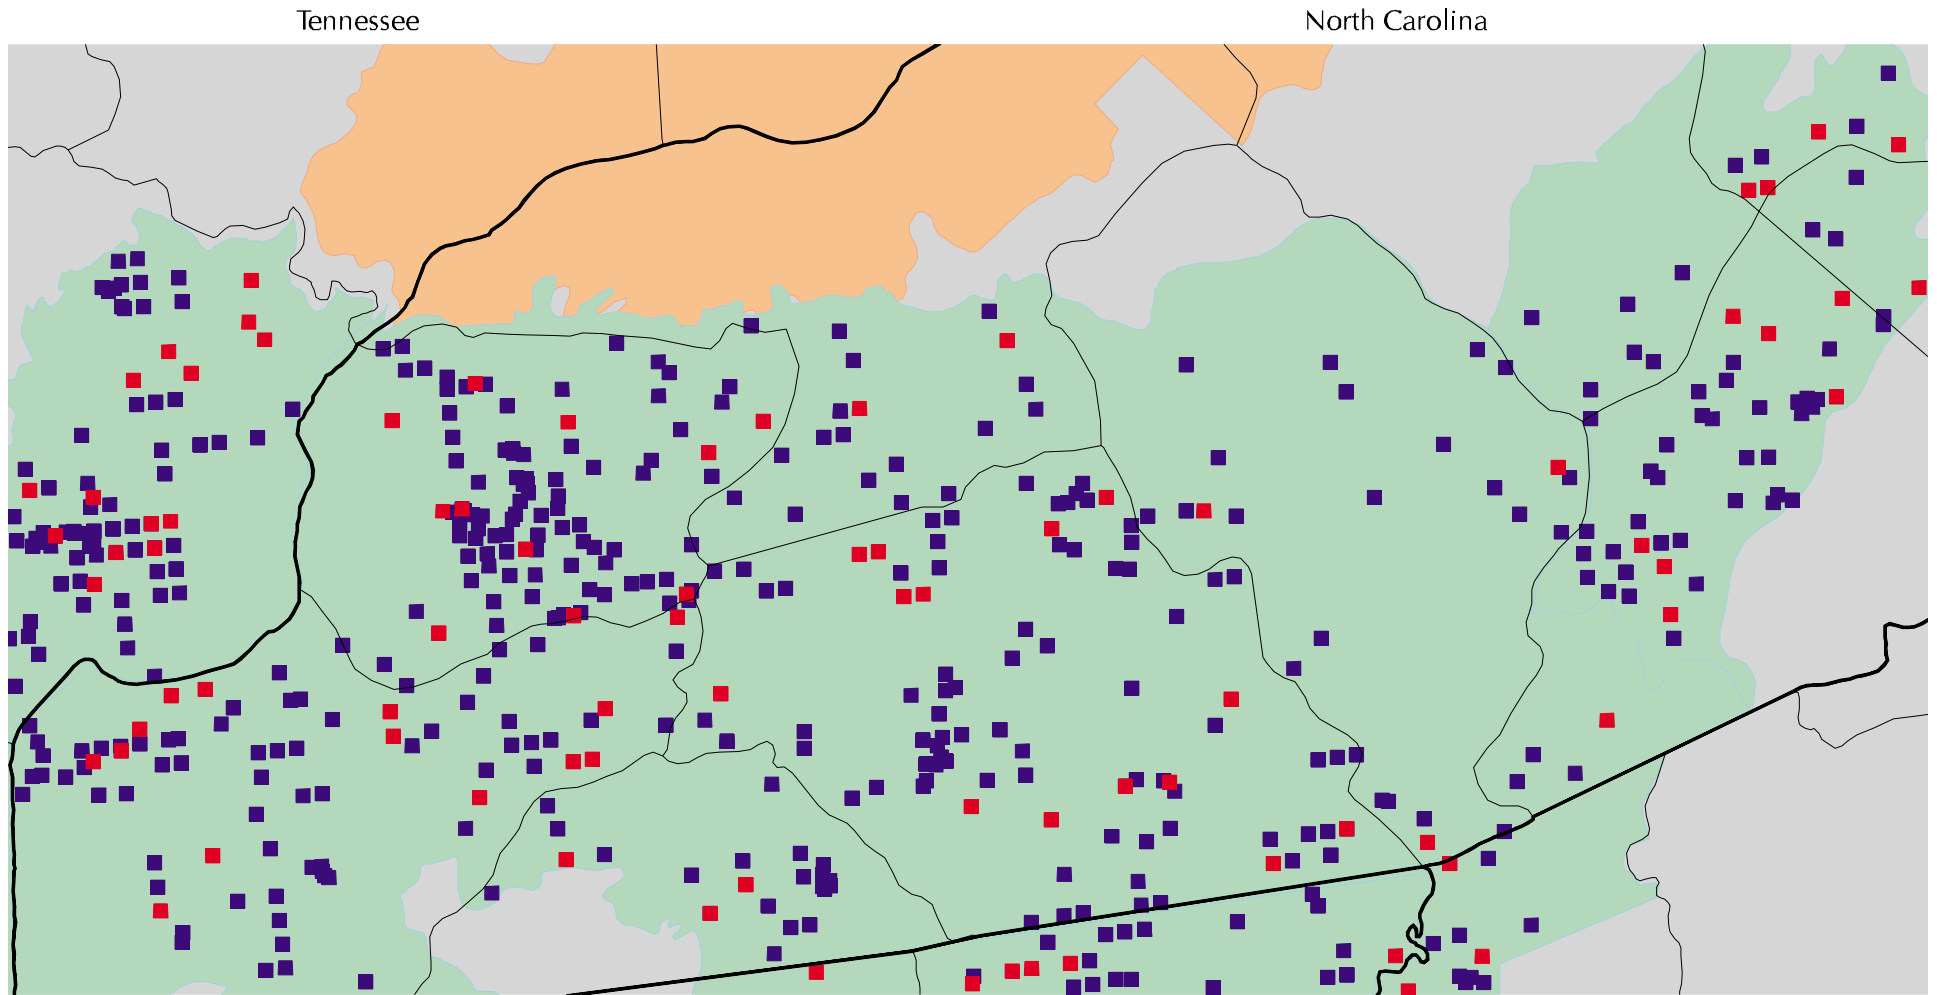

SOUTHERN APPALACHIAN ASSESSMENT

FIRE OCCURRENCE BY CAUSE ON NATIONAL FORESTS

For information concerning the contents of this graphic, data sources, and/or limitations or caution in interpretation, read the accompanying text file, FH011.txt

FH011

Georgia

South Carolina

- State and Private
- National Parks
- National Forests
- Human Caused
- Lightning