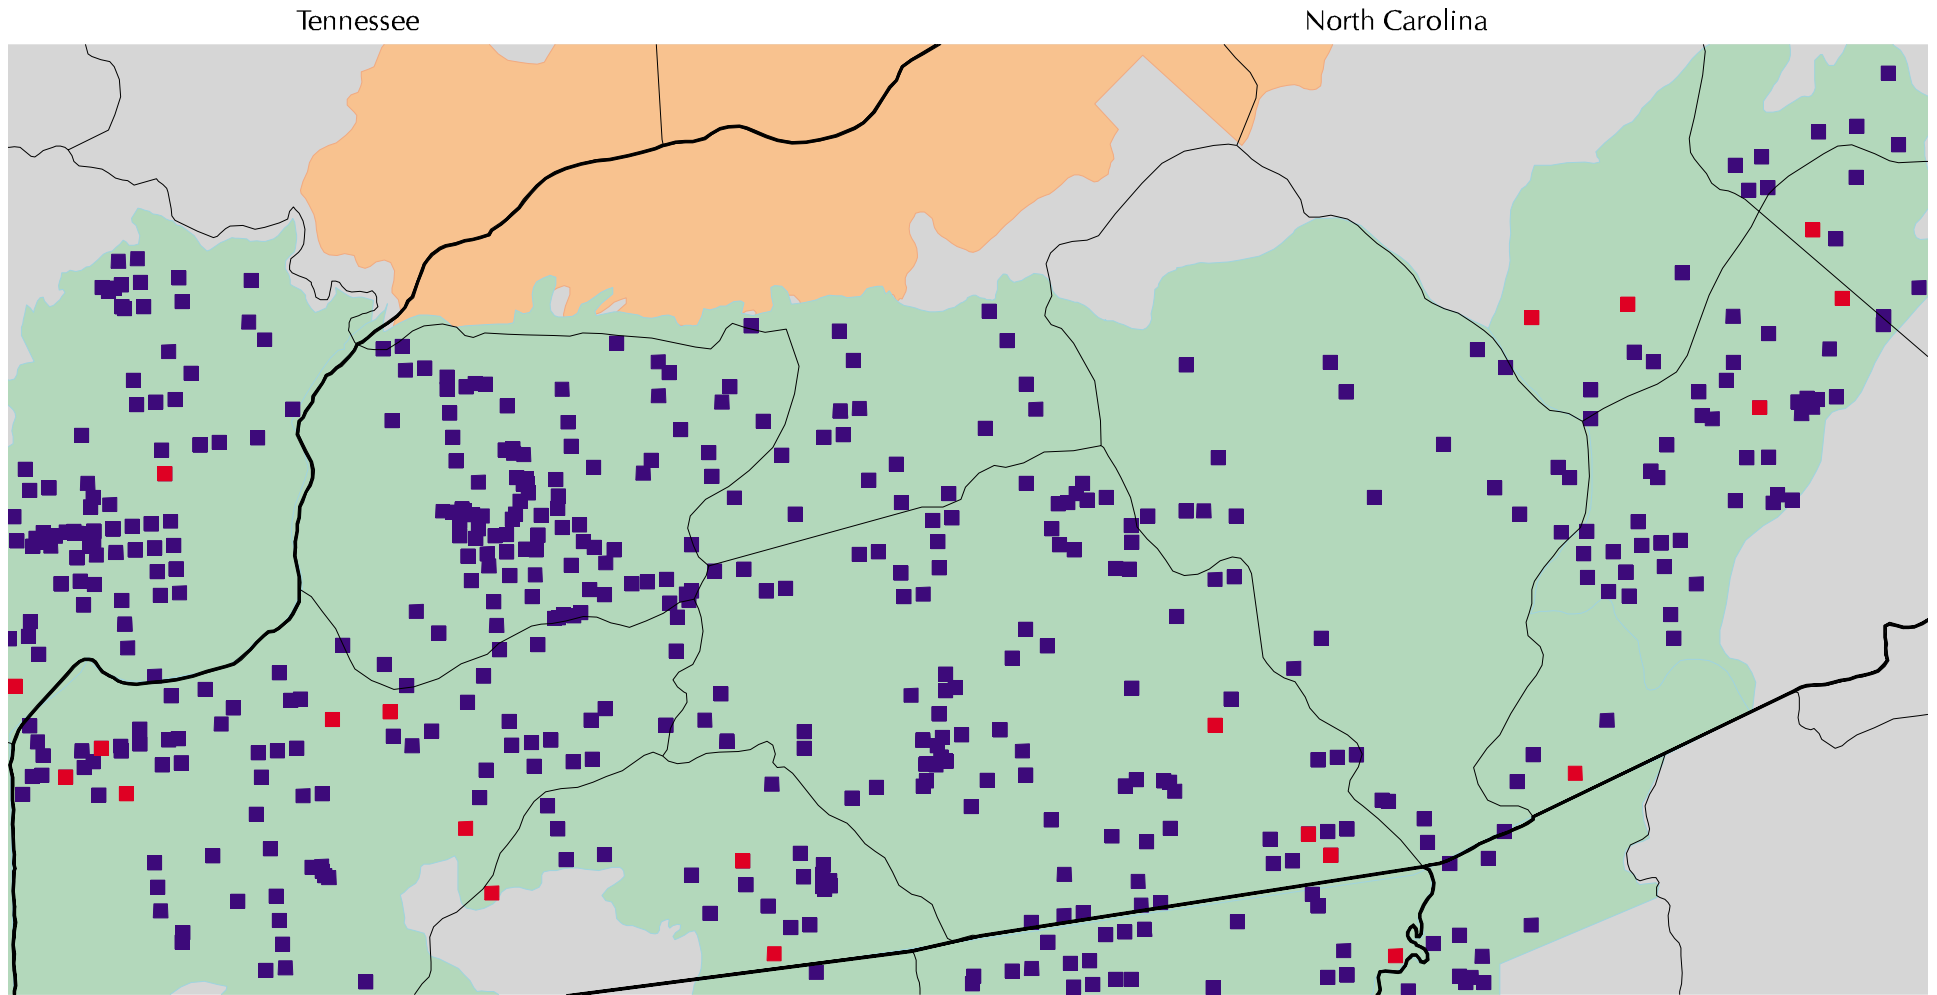

SOUTHERN APPALACHIAN ASSESSMENT

FIRE OCCURRENCE BY SIZE ON NATIONAL FORESTS

For information concerning the contents of this graphic, data sources, and/or limitations or caution in interpretation, read the accompanying text file, FH012.txt

- State and Private
- National Parks
- National Forests
- 99 Acres or Less
- 100 Acres or More